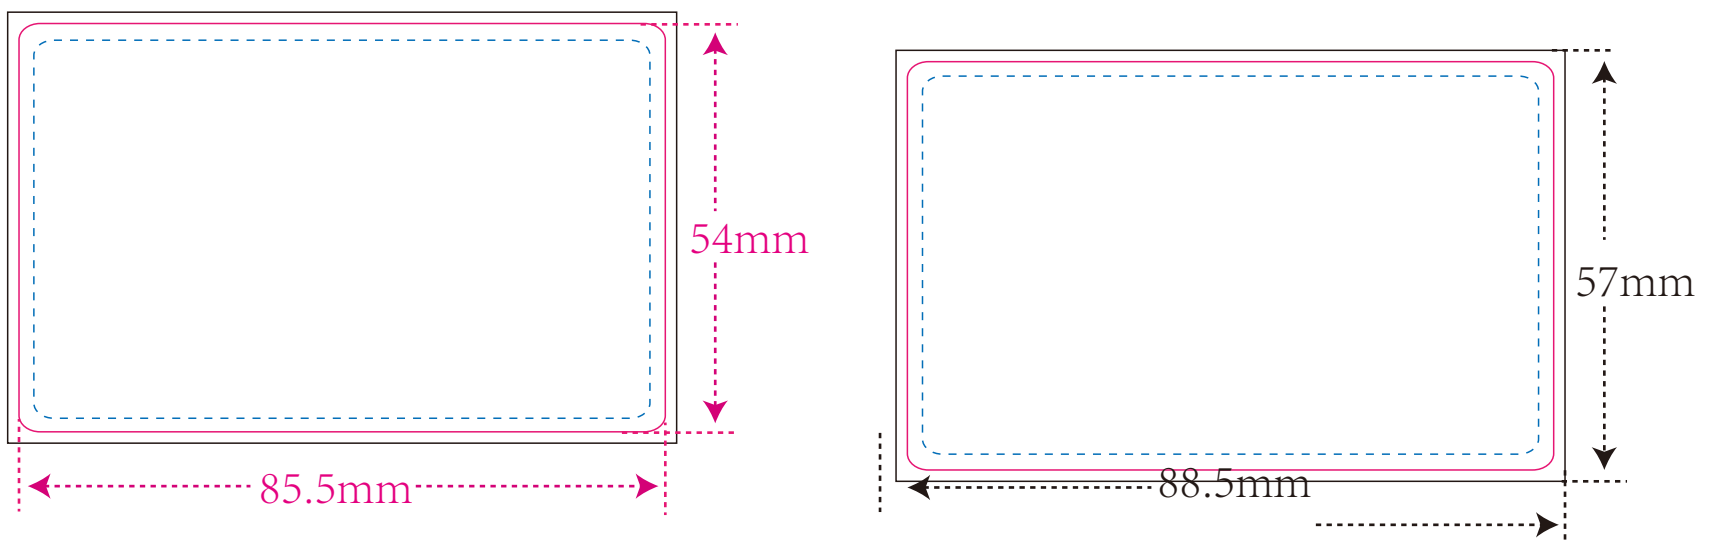

SMART ONE

CR80-Standard Card Size

As a smart cards manufacturing expert, SmartOne is glad to offer custom designed plastic card to meet all your business needs. Whether you want to purchase wholesale pvc cards or create pvc cards with your customized design, Smart One has the perfect solution for your business.

-  bleed area - background artwork must fill this space.
-  die cut line - a visual representation of where the card will be cut.
-  safe area - important elements (logos, text, etc.) must stay within these bounds.