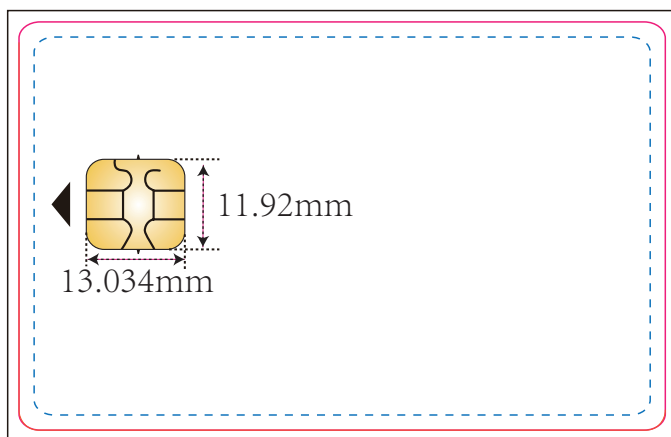

-  bleed area - background artwork must fill this space.
-  die cut line - a visual representation of where the card will be cut.
-  safe area - important elements (logos, text, etc.) must stay within these bounds.