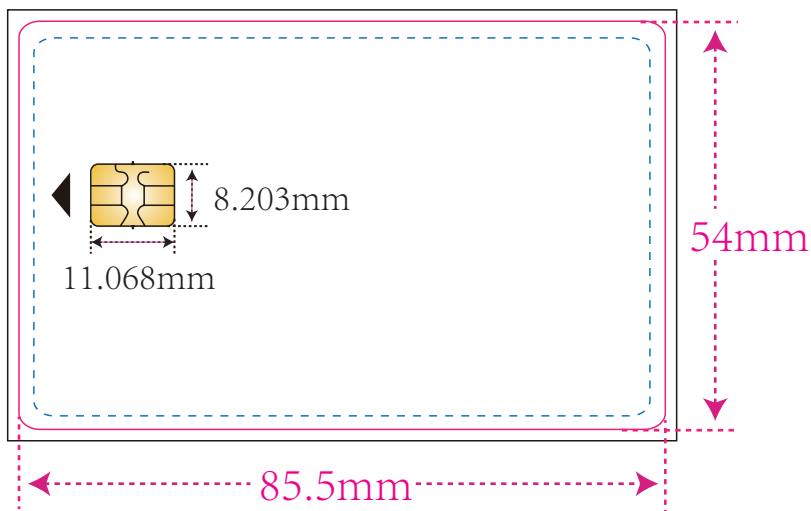

-  bleed area - background artwork must fill this space.
-  die cut line - a visual representation of where the card will be cut.
-  safe area - important elements (logos, text, etc.) must stay within these bounds.