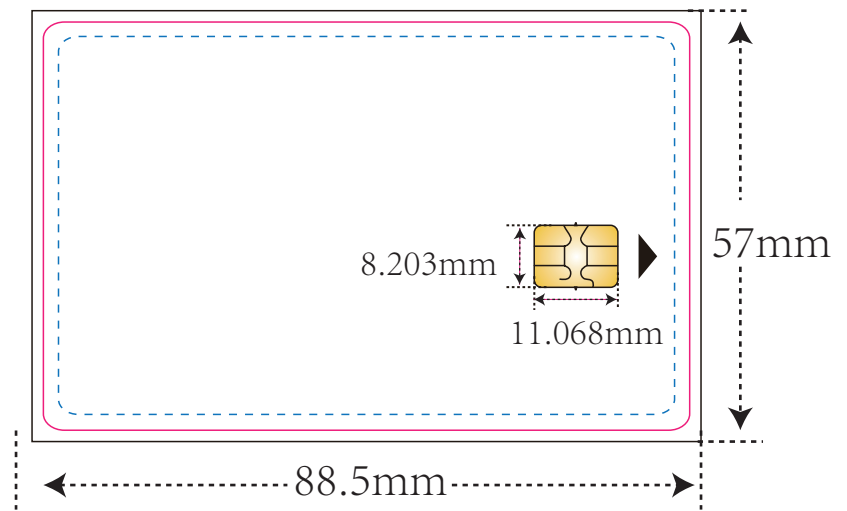

-  bleed area - background artwork must fill this space.
-  die cut line - a visual representation of where the card will be cut.
-  safe area - important elements (logos, text, etc.) must stay within these bounds.